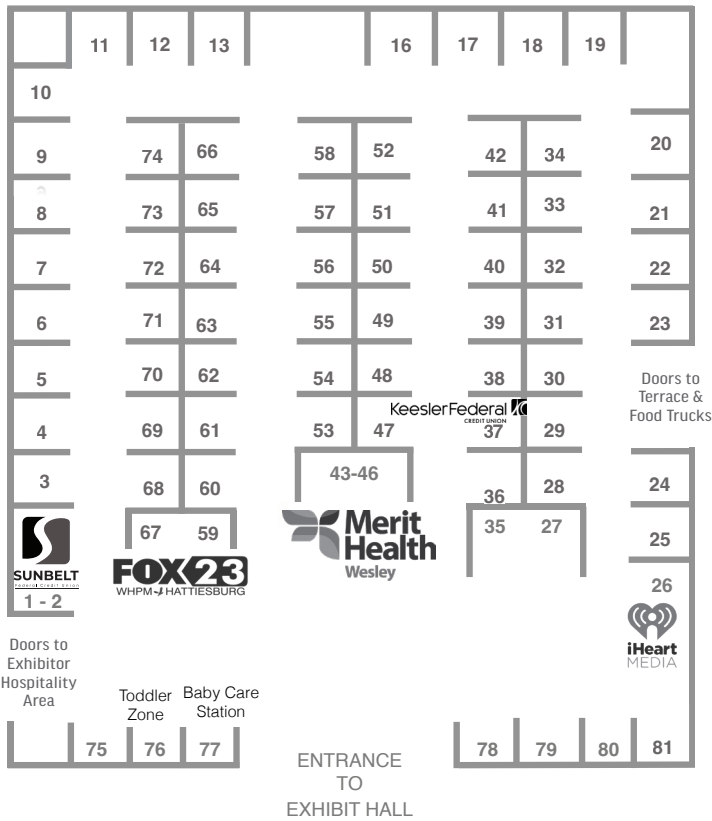

GRAND EXHIBIT HALL (1-81)