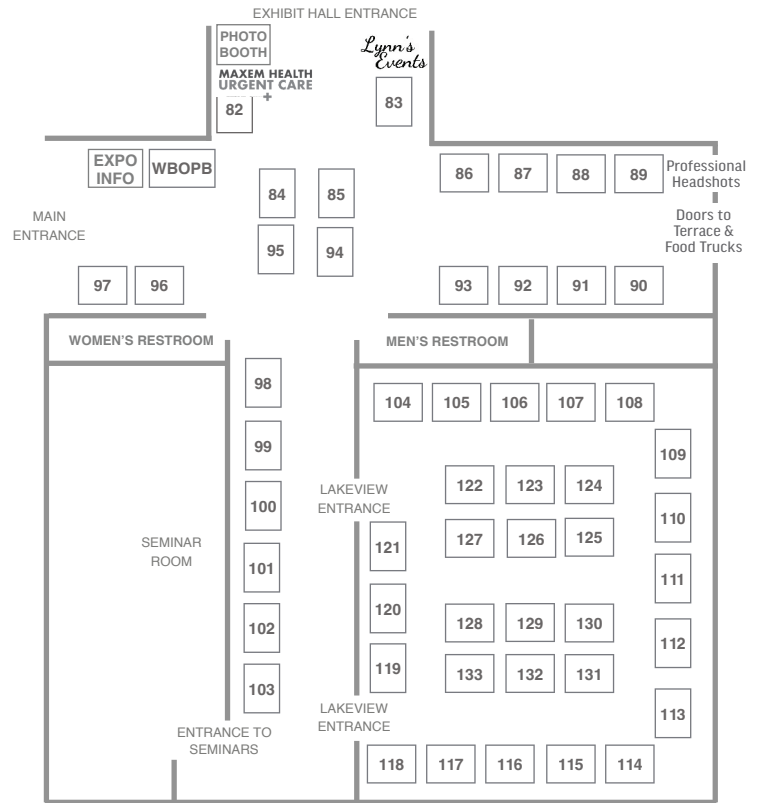

LOBBY & LAKEVIEW EXHIBIT HALL (82-133)

GRAND HALL (1-81)

1-2 Sunbelt Federal Credit Union	27 Berry Boujee Boutique	50 Pine Grove Behavioral Health and Addiction Services/Forrest Health	72 L Smith Studio and Charleigh's Cones
3 NASA's Stennis Space Center	28 R3SM, Inc. (Recover, Rebuild, Restore SE MS)	51-52 The Arc Southeast Mississippi	73 Turtle Creek Laundry
4 Miller Insurance Solutions	29 Mavis A. Creagh Consulting	53 DREAM of Hattiesburg, Inc.	75 Jump'In Gymnastics & Tumbling
5 League of Women Voters Pine Belt	30 Brighter Broadway-A Leadership Pine Belt Project	54 Amay Jewelry Designs	76 La Leche League/Baby Care Station
6 Converge: Partners in Access	31 Vitalant	55 Party People Rentals	77 Toddler Zone
8 Center Stage/Art Makes Art	32 LeafFilter Gutter Protection	56 The Pink Ribbon Fund	78 Eagle Action Sportz Paintball
10 Jump'In Gymnastics & Tumbling	33 Emily Lofton Photography/PediaTrust Prescribed Pediatric Extended Care Center	57 Moore Chiropractic Clinic	79 MS Youth Challenge Academy
11 Ruby Ribbon	35 Berry Boujee Boutique	58 Cutco Cutlery	80 JCI Mississippi
12 Active Recovery Physical Therapy	36 Keesler Federal Credit Union	59 WHPM-TV My FOX 23	81 Pine Belt Dermatology
13 Rentokil Terminix	37 Area Development Partnership	60 Walt Massey Automotive Group	
16 A La Luna & Love Wendy C	38 Innova Preparatory School	61 Kaity and Company	
17 Epicure by Audrey/Moon Child Bath and More	39 Southern Eye Center	62 Habitat for Humanity of the Pine Belt	
18 Stretch Zone	40 Green Eye - Midtown Optical	63 Todd Schwebel State Farm	
19 WoodmenLife	42 Operation Christmas Child Southern Pine Belt Area	65 Orangetheory Fitness	
20 Forrest Funeral Home	43-46 Merit Health Wesley	66 RISE	
21 J.Lynne Imagery	47 CycleBar Hattiesburg	67 WHPM-TV My FOX 23	
22 Pepper's Parties, Too	48 Southern Christian Services for Children and Youth, Inc.	68 Southeast Mississippi Rural Health Initiative, Inc. (SeMRHI)	
23 Downtown Nutrition & Pop&Co.	49 Opulent Aesthetics	69 Girl Scouts Greater Mississippi	
24 Baked with Love, LLC		70 Leaps of Faith	
25 Jeff Martin Auctioneers		71 Domestic Abuse Family Shelter	
26 iHeartMedia